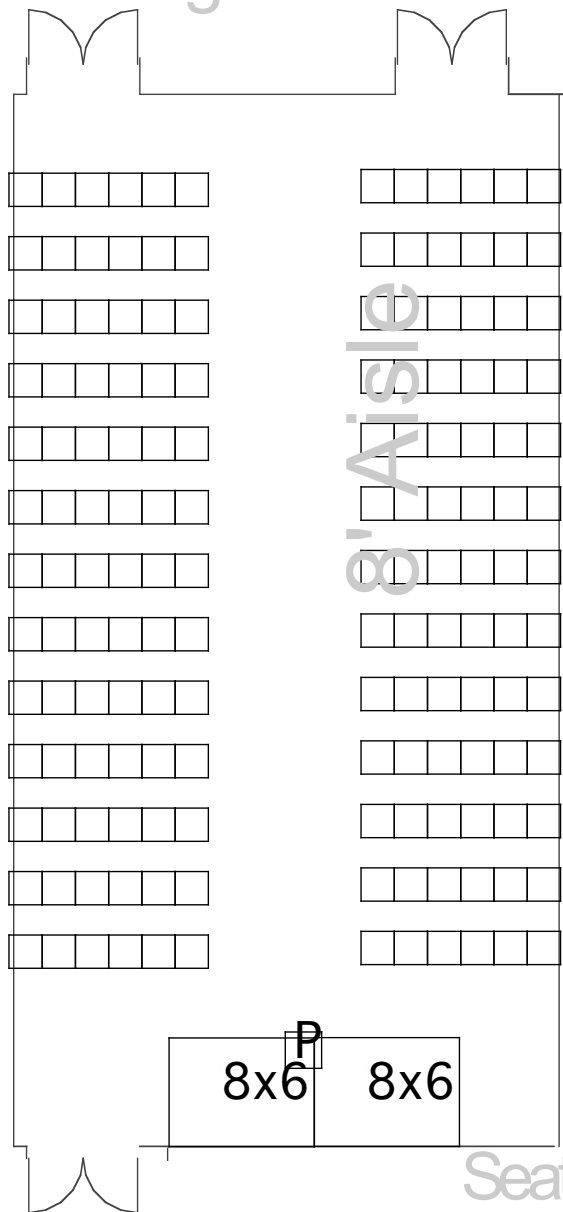

Sessions & Tutorials – Room 252B

Seating Capacity: 156

The stage will have 2 tables and chairs for seven.

Meeting Room 252B

Seating = 156